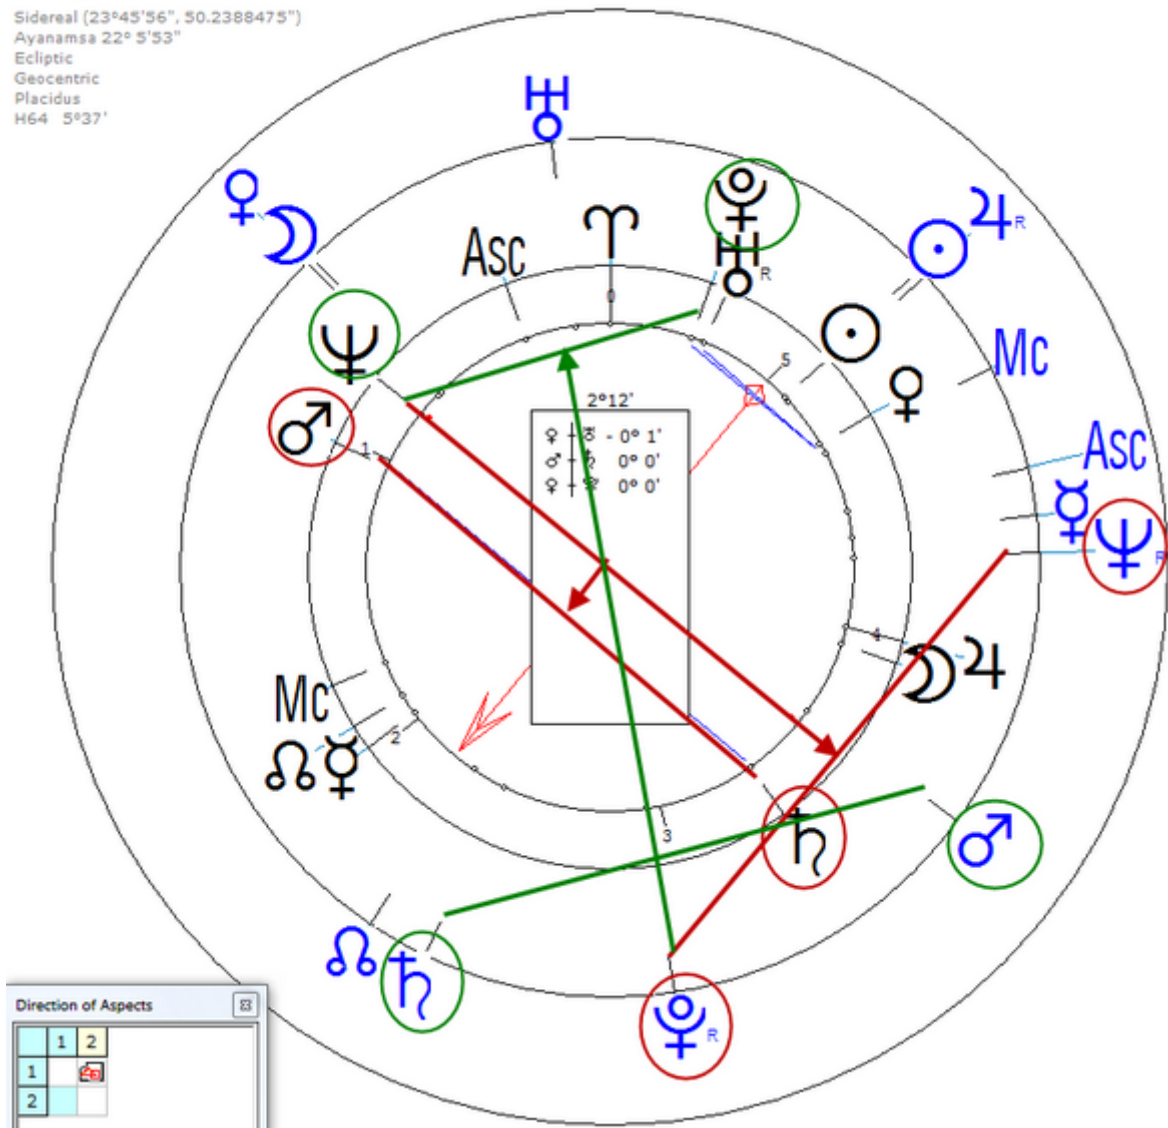

Kreuger, Ivar

2 March 1880 at 05:30 (= 05:30 AM)Kalmar, Sweden, 56n40, 16e22
Swedish entrepreneur and international financier called the "Swedish
Match King," an international swindler on a grand scale.
<https://www.astro.com/astro-databank/Kreuger,_Ivar>

Death by Suicide 12 March 1932 at 12:00 midnight in Paris, France (Shot
self in heart, age 52)

"The police concluded that he had committed suicide, but decades later,
his brother Torsten claimed that he had been murdered".

<https://en.wikipedia.org/wiki/Ivar_Kreuger>

Solar Return (Harmonic 64)

There are not Moon,Mercury,Node and Mars-Saturn connections.

Solar ♀/♀ = ♂_n/♃_n = ♄_n

Solar ♂/♃ = ♄_n/♀_n = Solar ♀ it was murder.

Kreuger, Ivar
2 March 1880 Tue 5:30 (GMT+1:12) 56n40 16e22
Kalmar, Sweden

Sidereal (23°45'56", 50.2388475")
Ayanamsa 22° 5'53"
Ecliptic
Geocentric
Placidus
H64 5°37'